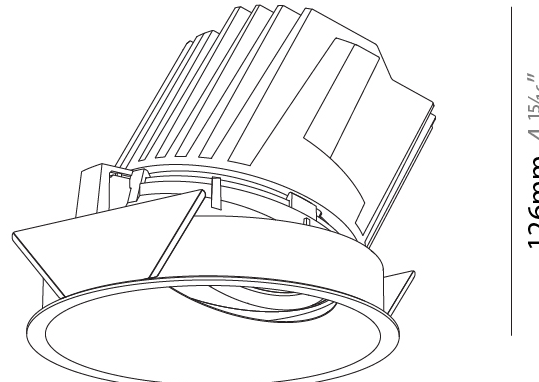

OPTICAL

Reflector°: 10
 Adjustability: Fixed

RATINGS AND CERTIFICATIONS

Certified By: Certified for North American Standards
 IP rating: IP20

126mm 4 15/16"

Ø 125mm 4 15/16"
 Ø 139mm 5 1/2"

130mm 5 1/8" 140mm 5 1/2" 10 | 15mm 3/8" 5/16" 30° ↑