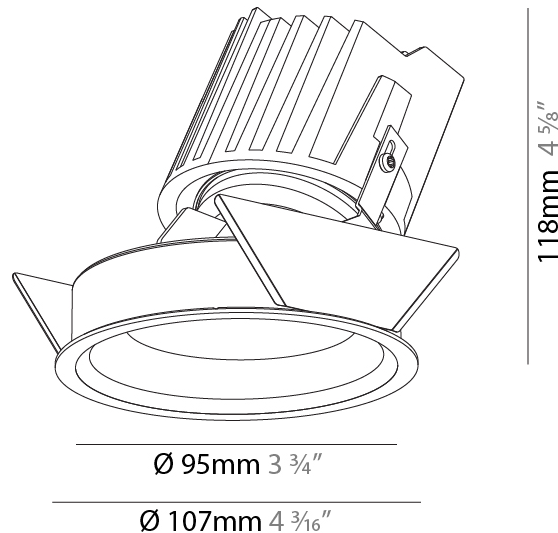

Series: Bioniq
Subseries: Bioniq Round Wallwash
Brand: Prolicht
Division: Architectural
Mounting Type: Recessed
Mounting Location: Ceiling
Subcategory: Wallwash

PHYSICAL

Shape: Round
Diameter (mm): 107
Diameter (in): 4 3/16
Height (mm): 118
Height (in): 4 5/8
Ceiling Thickness (mm): 10 / 12.5 / 15
Ceiling Thickness (in): 3/8 or 1/2 or 9/16
Min. Recessing Depth (mm): 140
Min. Recessing Depth (in): 5 1/2
Light Distribution: Adjustable / Asymmetric
Weight (kg): 0.473
Weight (lbs): 1.04
Fixture Finish: SSR / BKV / CWI / CRY / HAB / UFT / ITA / RUA / FTG / MYG / LOD / PUS / FRO / FUP / KIA / POP / BLS / SPG / MEY / GOH / GUM / CHC / COM / ABZ / JAG / OBR / MOS / ROR
Fixture Material: Aluminum Die Cast
Cut-out Measurements: 98mm / 3 7/8"

ELECTRICAL

Lamp Type: LED (Zhaga Standard)
Input Wattage (W): 16.5
Total Output Wattage (W): 14
Dimming: Tri-Mode (Non-Dimming and Phase Dimming (120Vac only) and 0-10V Dimming)
Driver Included: No
Driver Location: Recessed Housing
Driver Type: Constant Current - Universal
Driver Class: Class 2
Housing: See components
Input Voltage (V): 120 - 277
Constant Current (MA): 500

LED

Number of LEDs: 1
Color Temperature (°K): 2700 / 3000 / 3500 / 4000
Max. Delivered Lumen (lm): 1100 / 1140 / 1196 / 1220
Nominal Lumen (lm): 1386 / 1438 / 1511 / 1542
CRI: >90 CRI
Lamp Life (hrs): 50000

OPTICAL

Reflector: 20 / 40 / 60

RATINGS AND CERTIFICATIONS

Certified By: Certified for North American Standards
IP rating: IP20